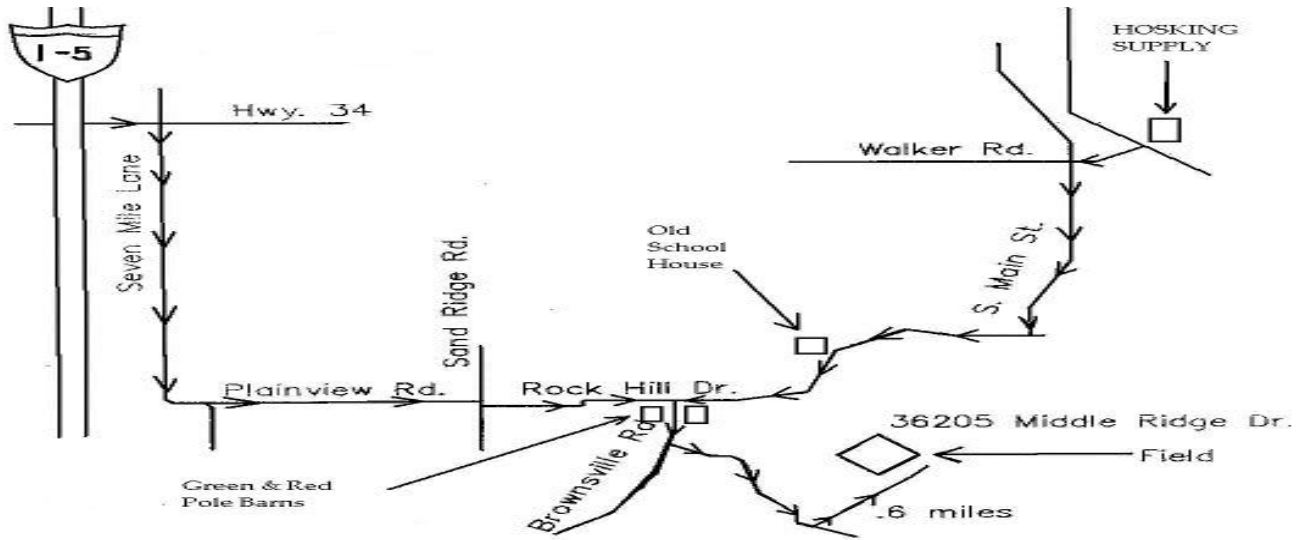

DIRECTIONS & MAPS TO HOSKING FIELD

Traveling North on I-5

- 1) Take exit 216 and turn right onto hwy-228 toward Brownsville **GO 3.7 miles**
- 2) Turn left onto N Main ST (turns into Brownsville rd) **GO 5.7 Miles**
- 3) Turn right **to stay** on Brownsville Rd **GO 2.0 Miles**
- 4) Turn right onto Middle Ridge Rd **GO 1.1 miles**
- 5) Turn left onto second driveway on the left (Gravel Driveway) **GO .6 miles**
- 6) Turn left onto the field (Welcome)

Traveling South on I-5

- | | | |
|--|--|---------------------|
| 1) Take exit 228 and turn left onto hwy-34 toward Lebanon | 6) Turn right onto Sand Ridge Rd | Go 200 ft |
| 2) Turn Right onto Seven mile Lane | 7) Turn left onto Rock Hill Rd | Go 1.7 miles |
| 3) Road curves left | 8) Turn Right onto Brownsville Rd | Go .6 miles |
| 4) Turn left/straight onto Plainview (Turn is in the corner) | 9) Turn left onto Middle Ridge Rd | Go 1.1 miles |
| 5) Plainview Rd is 2.4 Miles Go to stop sign | 10) Turn left onto second driveway on the left (Gravel Driveway) | GO .6 miles |
| | 11) Turn left onto the field- Welcome to Hosking Field! | |